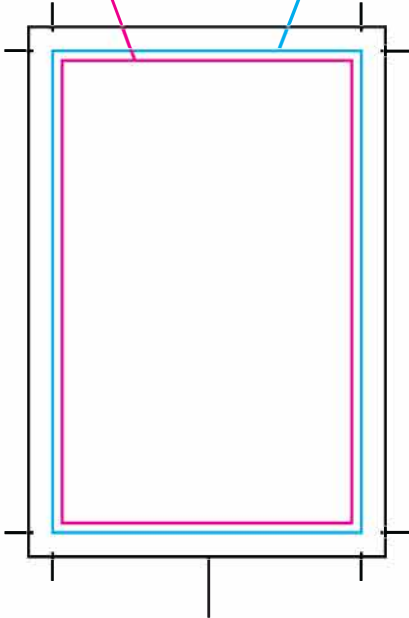

KB-AR278 Rectangle Keytag

Cyan Line - Product Edge
(2.508795 x 1.607875)

Magenta Line - Image Area
(2.408795 x 1.50787)

Black Line - Maximum Bleed
(2.758795 x 1.857875)